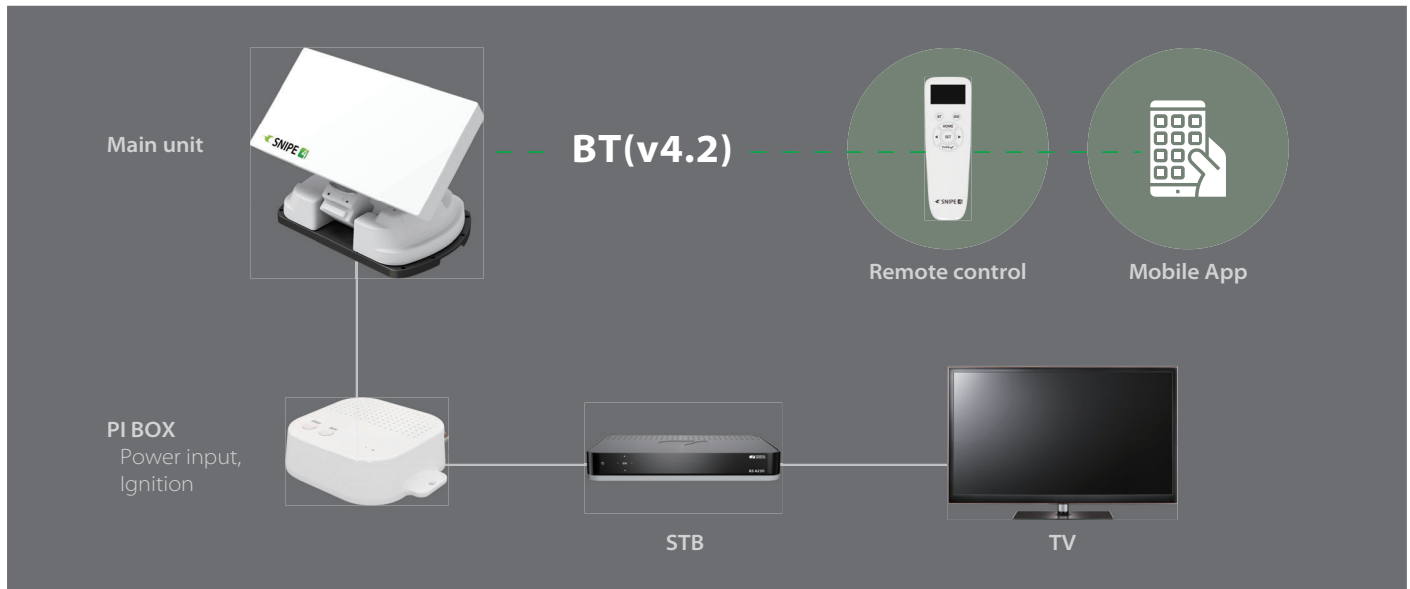

BT(v4.2)

World First Automatic Flat Satellite
Camping Antenna with BT(v4.2)

SNIPE4 is New generation of
automatic flat satellite camping antenna with

BT(v4.2) Remote Controller

- All controlled by Remote control
- OLED screen for checking antenna status

Mobile App

- All antenna operation
- Firmware upgrade
- Error self-diagnosis
- Unit status monitoring
- Easy to find the target satellite (GPS location share)

One cable solution

- One RF cable for simple installation & no controller

Low band improvement

- New antenna with improved low band for better reception
-

Connection diagram

Model	SNIFE 4
Image	
Input Satellite Frequency	10.7 ~ 12.75 GHz
Polarization	Vertical & Horizontal
Antenna Gain	33.7 dBi @ 12.7 GHz
Size (L x W x H)	515 X 355 X 201 mm
Weight	10.3 kg
Min EIRP	50 dBW
Angle Range (EL / AZ / SK)	15° ~ 90° / 360° / -45° ~ +45°
Satellite Switching System	DiSEqC 1.0 / 1.1
Satellite Searching Time	180 seconds (average)
LNB Output	1 / 2 output (optional)
LNB Output Frequency	950 ~ 2,150 MHz
LNB L.O. Frequency	9.75 / 10.6 GHz
Operarting Temperate	-30°C ~ +60°C
Input Voltage	DC 12 V
Power Consumption	30 W (in searching)